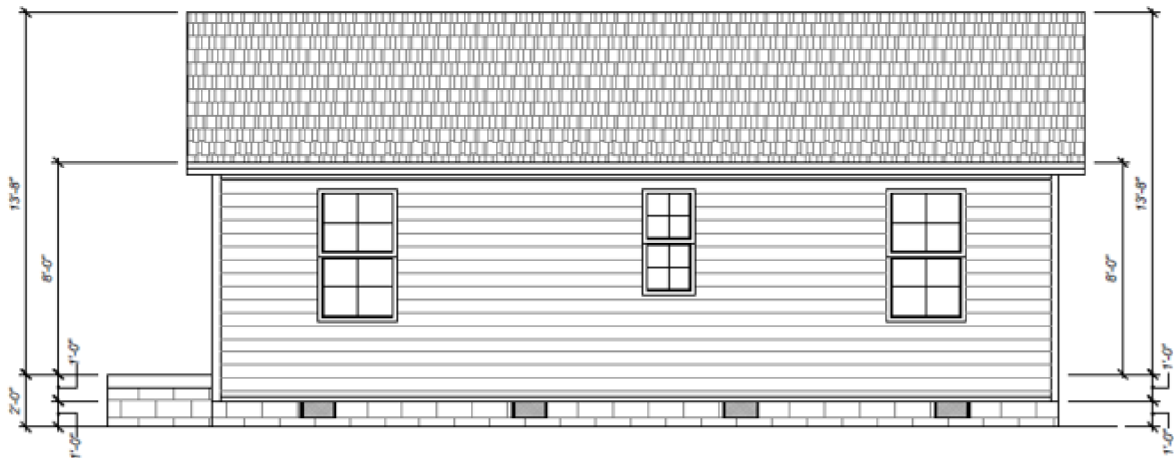

THE GARRARD

FRONT ELEVATION

SCALE: 1/4" = 1'-0"

REAR ELEVATION

PRICE: \$130,000

SQUARE FOOTAGE: 898 SQ.FT.

community ventures
Your Dream. Our Mission.

THE GARRARD